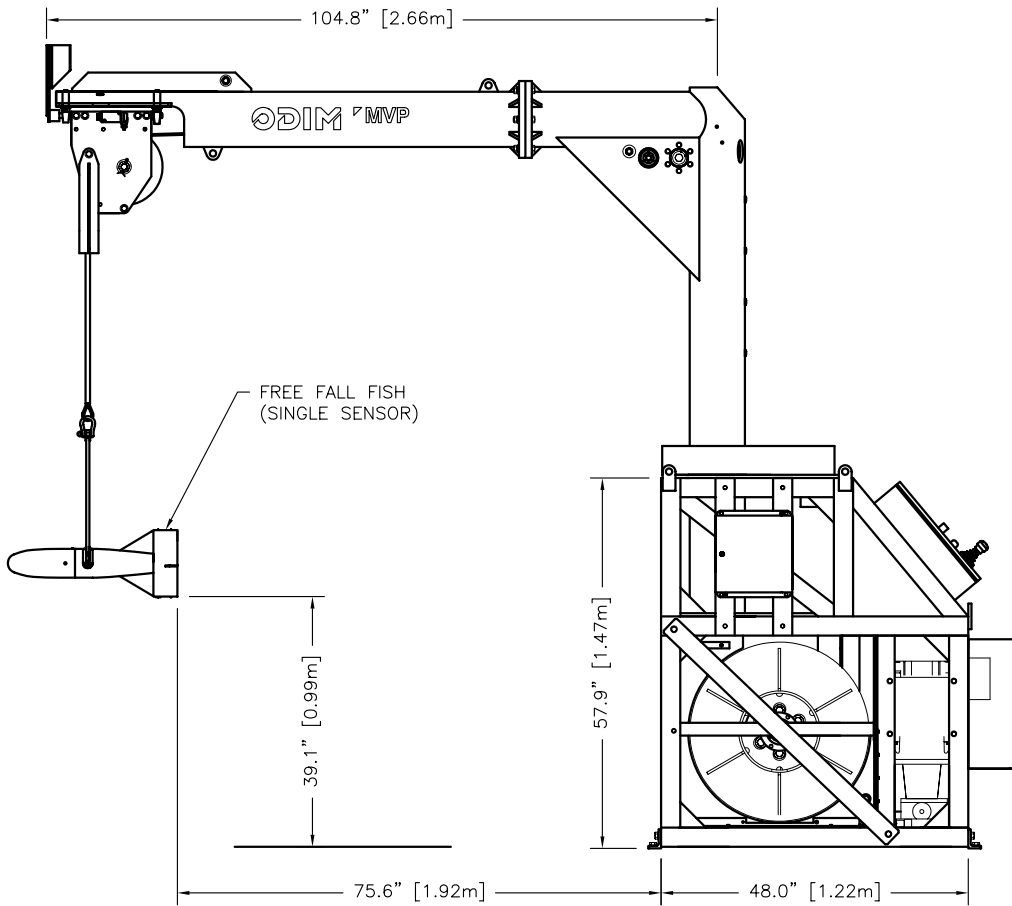

TITLE: MVP200
GENERAL ARRANGEMENT

MVP200 GROSS WEIGHT - 1495 lbs (680 kg)

ODIM
Brooke Ocean

DWG No.: 0010-2-0-7-00F
DATE : NOV. 20/08