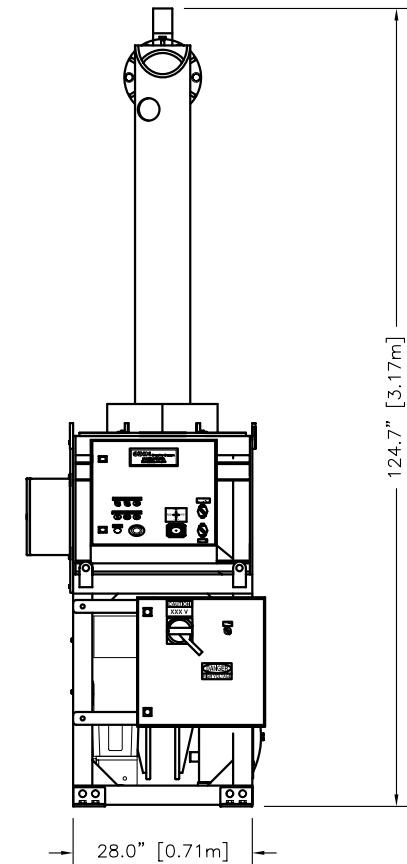

TITLE: MVP200
GENERAL ARRANGEMENT

MVP200 GROSS WEIGHT - 1495 lbs (680 kg)

ODIM
Brooke Ocean

DWG No.: 0010-2-0-7-00F
DATE : NOV. 20/08