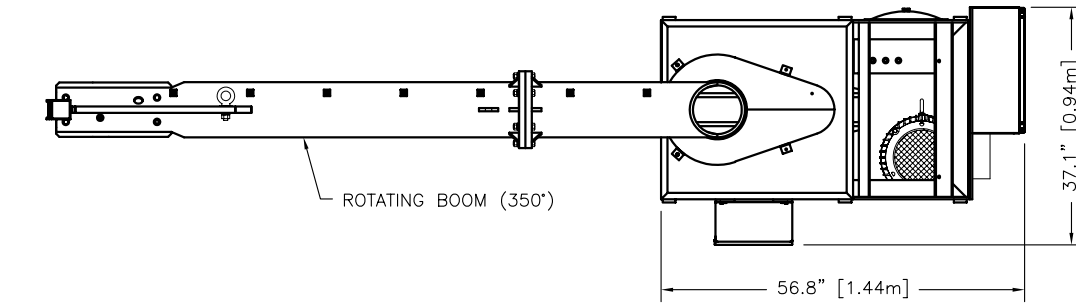

TITLE: MVP200
GENERAL ARRANGEMENT

MVP200 GROSS WEIGHT - 1495 lbs (680 kg)

ODIM
Brooke Ocean

DWG No.: 0010-2-0-7-00F
DATE : NOV. 20/08