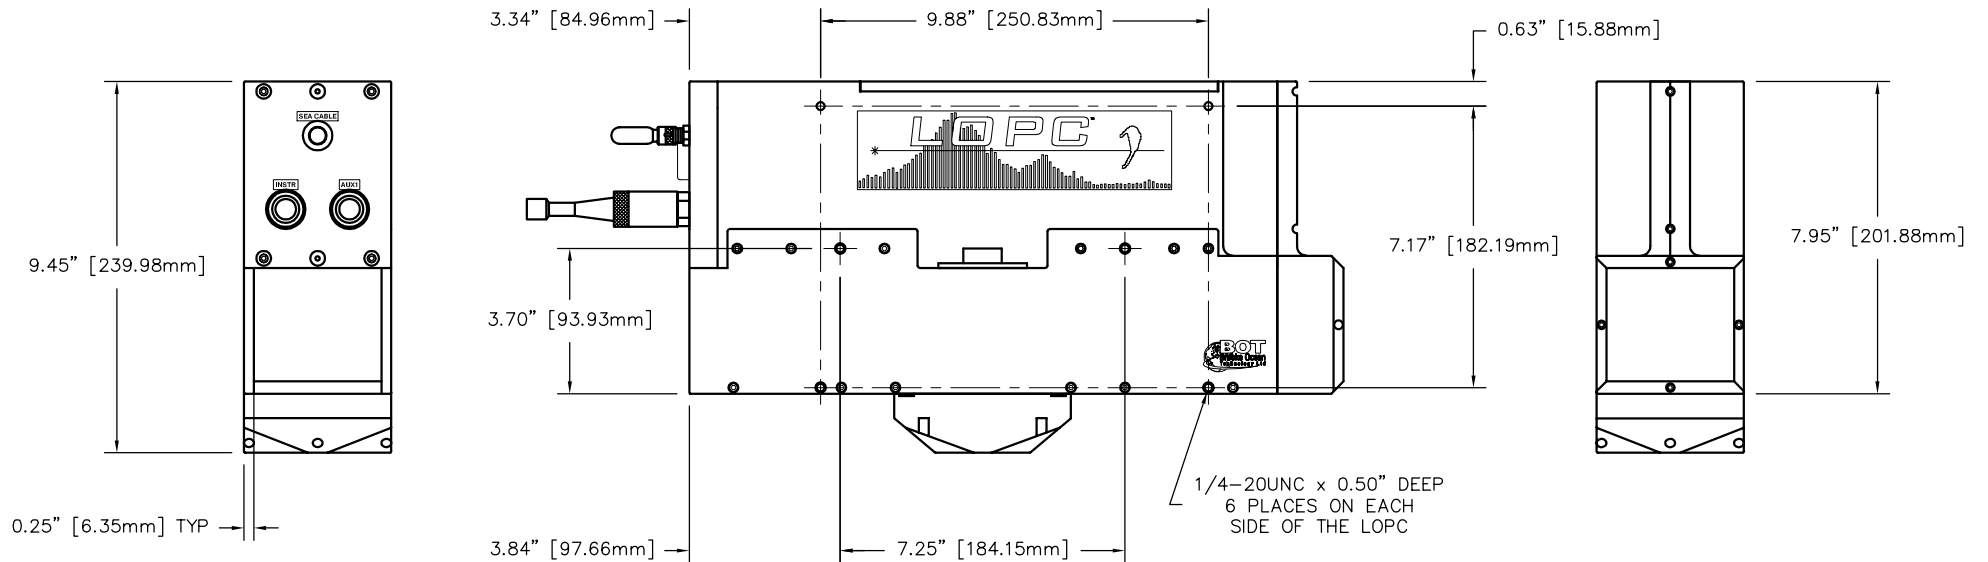

TOWED LOPC (LOPC-3400)  
TITANIUM CONSTRUCTION

TITLE: LASER OPTICAL PLANKTON COUNTER  
GENERAL DIMENSIONS AND INFORMATION

GENERAL INFORMATION

1. WEIGHT IN AIR = 15.5 kg [34 lbs]
2. WEIGHT IN SALTWATER = 10.0 kg [22 lbs]

**PRELIMINARY**

**BROOKE OCEAN**  
TECHNOLOGY LIMITED

DWG No.: 0400-1-0-0-01B  
DATE : JULY 19/04