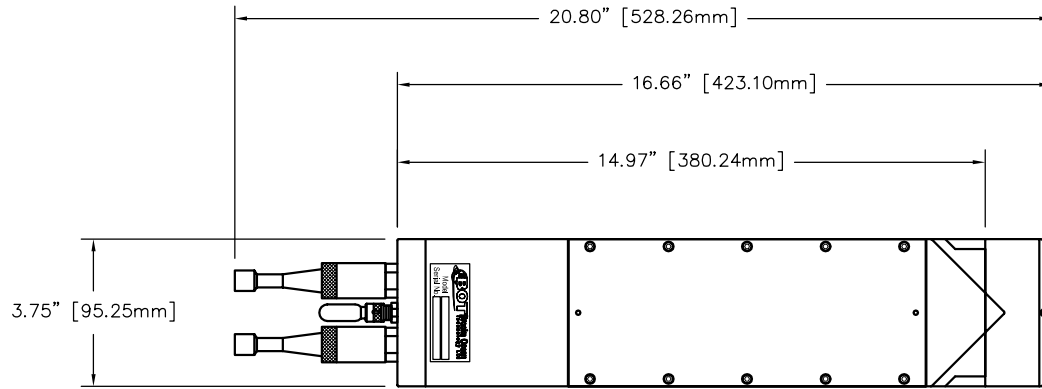

TOWED LOPC (LOPC-3400)  
TITANIUM CONSTRUCTION

TITLE: LASER OPTICAL PLANKTON COUNTER  
GENERAL DIMENSIONS AND INFORMATION

GENERAL INFORMATION

1. WEIGHT IN AIR = 15.5 kg [34 lbs]
2. WEIGHT IN SALTWATER = 10.0 kg [22 lbs]

**PRELIMINARY**

**BROOKE OCEAN**  
TECHNOLOGY LIMITED

DWG No.: 0400-1-0-0-01B  
DATE : JULY 19/04