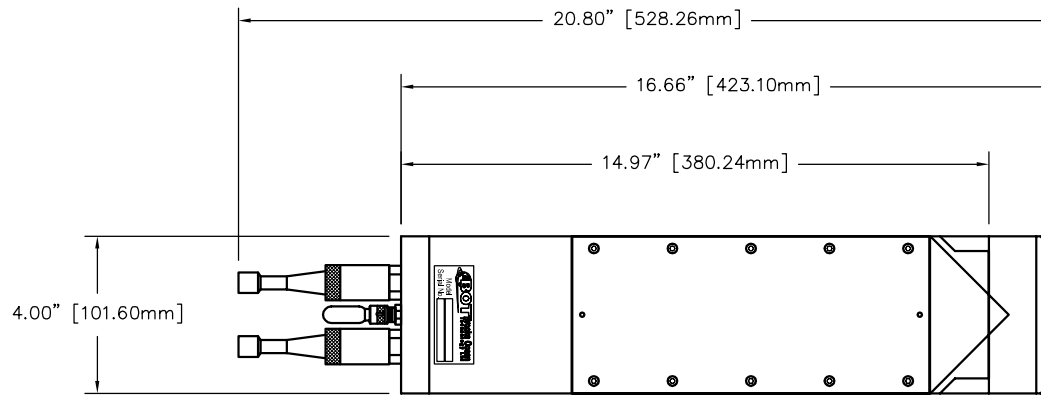

TOWED LOPC (LOPC-6000)
TITANIUM CONSTRUCTION

TITLE: LASER OPTICAL PLANKTON COUNTER
GENERAL DIMENSIONS AND INFORMATION

GENERAL INFORMATION

1. WEIGHT IN AIR = 22.0 kg [48 lbs]
2. WEIGHT IN SALTWATER = 16.0 kg [35 lbs]

BROOKE OCEAN
TECHNOLOGY LIMITED

DWG No.: 0400-2-0-0-01A
DATE : MAR. 05/04