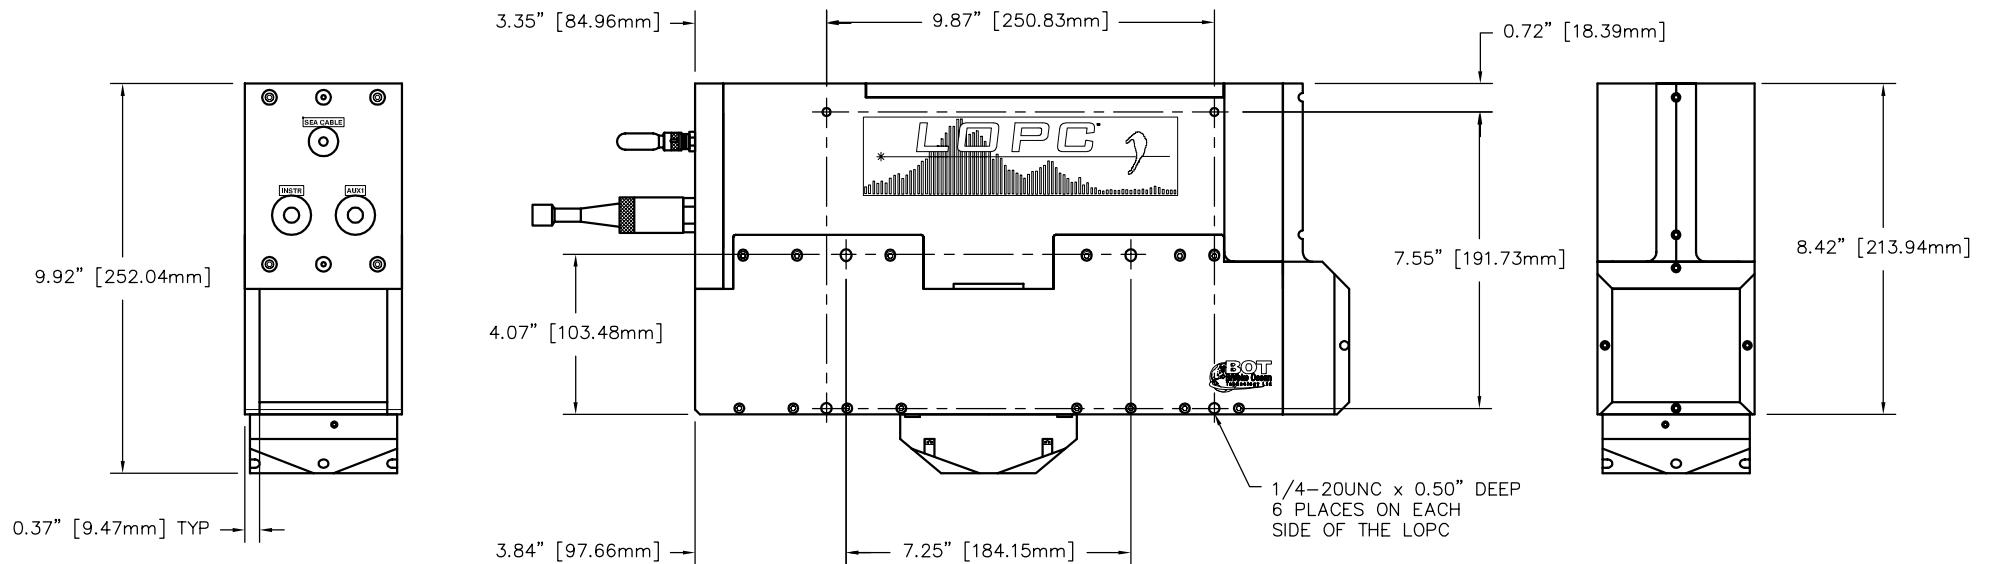

TOWED LOPC (LOPC-6000)
TITANIUM CONSTRUCTION

TITLE: LASER OPTICAL PLANKTON COUNTER
GENERAL DIMENSIONS AND INFORMATION

GENERAL INFORMATION

1. WEIGHT IN AIR = 22.0 kg [48 lbs]
2. WEIGHT IN SALTWATER = 16.0 kg [35 lbs]

BROOKE OCEAN
TECHNOLOGY LIMITED

DWG No.: 0400-2-0-0-01A
DATE : MAR. 05/04